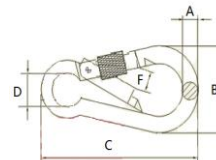

SNAP HOOK

Material: mild steel

Finish: electro galvanized

Marking: size, WLL

Breaking strength is two times of WLL

SIZE (mm)	Approx. Weight (kgs)	Dimensions (mm)					WLL (lbs)
		A	B	C	D	E	
4X40	0.008	4	12	7	40	7	80
5X50	0.016	5	15	8	50	7	100
6X60	0.025	6	18	9	60	8	140
7X70	0.044	7	21	10	70	8	200
8X80	0.065	8	24	12	80	9	250
9X90	0.095	9	27	12	90	10	280
10X100	0.125	10	30	15	100	11	400
11X120	0.195	11	35	18	120	16	500
12X140	0.260	12	43	20	140	19	600
13X160	0.350	13	48	22	160	25	700
14X180	0.500	14	58	22	180	35	900

SNAP HOOK WITH EYELET

Material: mild steel

Finish: electro galvanized

Marking: size, WLL

SIZE (mm)	Dimensions (mm)					WLL (lbs)
	A	B	C	D	F	
4X40	4	20	40	5	7	80
5X50	5	25	50	5	7	100
6X60	6	30	60	5	8	140
7X70	7	35	70	7	8	200
8X80	8	40	80	10	9	250
9X90	9	45	90	10	10	280
10X100	10	50	100	13	11	400
11X120	11	57	120	13	16	500
12X140	12	67	140	15	19	600
13X160	13	74	160	17	25	700
14X180	14	86	180	17	35	900

SNAP HOOK WITH SCREW

Material: mild steel

Finish: electro galvanized

Marking: size, WLL

SIZE (mm)	Dimensions (mm)					WLL (lbs)
	A	B	C	D	F	
4X40	4	20	40	7	7	80
5X50	5	25	50	8	7	100
6X60	6	30	60	9	8	140
7X70	7	35	70	10	8	200
8X80	8	40	80	12	9	250
9X90	9	45	90	12	10	280
10X100	10	50	100	15	11	400
11X120	11	57	120	18	16	500
12X140	12	67	140	20	19	600
13X160	13	74	160	22	25	700
14X180	14	86	180	22	35	900

SNAP HOOK WITH EYELET AND SCREW

Material: mild steel

Finish: electro galvanized

Marking: size, WLL

SIZE (mm)	Dimensions (mm)					WLL (lbs)
	A	B	C	D	F	
4X40	4	20	40	7	7	80
5X50	5	25	50	8	7	100
6X60	6	30	60	9	8	140
7X70	7	35	70	10	8	200
8X80	8	40	80	12	9	250
9X90	9	45	90	12	10	280
10X100	10	50	100	15	11	400
11X120	11	57	120	18	16	500
12X140	12	67	140	20	19	600
13X160	13	74	160	22	25	700
14X180	14	86	180	22	35	900