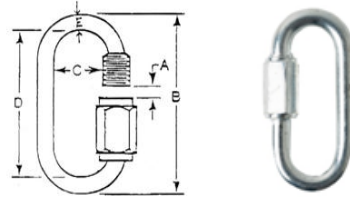

QUICK LINK

Material: mild steel

Finish: electro galvanized

Marking: size, WLL

Breaking strength is two times of WLL

SIZE (mm)	Approx. Weight (kgs)	Dimensions (mm)					WLL (lbs)
		A	B	C	D	E	
3.5	0.009	5	36.5	10	29.5	3.5	175
4	0.015	5.5	40	11.5	32	4	500
5	0.021	6.5	49	13	39	5	650
6	0.037	7.5	58	14.5	46	6	875
7	0.052	8.5	65	16.5	51	7	1200
8	0.077	10.5	75	17.5	59	8	1525
9	0.103	11.5	82	17	64	9	1975
10	0.140	12.5	90	20.5	70	10	2300
12	0.230	14.5	107	23.5	83	12	2500
14	0.360	17	125	26.5	97	14	2800

SNAP HOOK

Material: mild steel

Finish: electro galvanized

Marking: size, WLL

Breaking strength is two times of WLL

SIZE (mm)	Approx. Weight (kgs)	Dimensions (mm)					WLL (lbs)
		A	B	C	D	E	
4X40	0.008	4	12	7	40	7	80
5X50	0.016	5	15	8	50	7	100
6X60	0.025	6	18	9	60	8	140
7X70	0.044	7	21	10	70	8	200
8X80	0.065	8	24	12	80	9	250
9X90	0.095	9	27	12	90	10	280
10X100	0.125	10	30	15	100	11	400
11X120	0.195	11	35	18	120	16	500
12X140	0.260	12	43	20	140	19	600
13X160	0.350	13	48	22	160	25	700
14X180	0.500	14	58	22	180	35	900

SNAP HOOK WITH EYELET

Material: mild steel

Finish: electro galvanized

Marking: size, WLL

SIZE (mm)	Dimensions (mm)					WLL (lbs)
	A	B	C	D	F	
4X40	4	20	40	5	7	80
5X50	5	25	50	5	7	100
6X60	6	30	60	5	8	140
7X70	7	35	70	7	8	200
8X80	8	40	80	10	9	250
9X90	9	45	90	10	10	280
10X100	10	50	100	13	11	400
11X120	11	57	120	13	16	500
12X140	12	67	140	15	19	600
13X160	13	74	160	17	25	700
14X180	14	86	180	17	35	900

SNAP HOOK WITH SCREW

Material: mild steel

Finish: electro galvanized

Marking: size, WLL

SIZE (mm)	Dimensions (mm)					WLL (lbs)
	A	B	C	D	F	
4X40	4	20	40	7	7	80
5X50	5	25	50	8	7	100
6X60	6	30	60	9	8	140
7X70	7	35	70	10	8	200
8X80	8	40	80	12	9	250
9X90	9	45	90	12	10	280
10X100	10	50	100	15	11	400
11X120	11	57	120	18	16	500
12X140	12	67	140	20	19	600
13X160	13	74	160	22	25	700
14X180	14	86	180	22	35	900