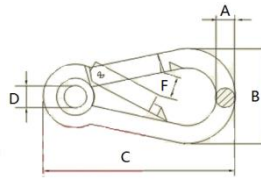

QUICK LINK

Material: mild steel

Finish: electro galvanized

Marking: size, WLL

Breaking strength is two times of WLL

SIZE (mm)	Approx. Weight (kgs)	Dimensions (mm)					WLL (lbs)
		A	B	C	D	E	
3.5	0.009	5	36.5	10	29.5	3.5	175
4	0.015	5.5	40	11.5	32	4	500
5	0.021	6.5	49	13	39	5	650
6	0.037	7.5	58	14.5	46	6	875
7	0.052	8.5	65	16.5	51	7	1200
8	0.077	10.5	75	17.5	59	8	1525
9	0.103	11.5	82	17	64	9	1975
10	0.140	12.5	90	20.5	70	10	2300
12	0.230	14.5	107	23.5	83	12	2500
14	0.360	17	125	26.5	97	14	2800

SNAP HOOK

Material: mild steel

Finish: electro galvanized

Marking: size, WLL

Breaking strength is two times of WLL

SIZE (mm)	Approx. Weight (kgs)	Dimensions (mm)					WLL (lbs)
		A	B	C	D	E	
4X40	0.008	4	12	7	40	7	80
5X50	0.016	5	15	8	50	7	100
6X60	0.025	6	18	9	60	8	140
7X70	0.044	7	21	10	70	8	200
8X80	0.065	8	24	12	80	9	250
9X90	0.095	9	27	12	90	10	280
10X100	0.125	10	30	15	100	11	400
11X120	0.195	11	35	18	120	16	500
12X140	0.260	12	43	20	140	19	600
13X160	0.350	13	48	22	160	25	700
14X180	0.500	14	58	22	180	35	900

SNAP HOOK WITH EYELET

Material: mild steel

Finish: electro galvanized

Marking: size, WLL

SIZE (mm)	Dimensions (mm)					WLL (lbs)
	A	B	C	D	F	
4X40	4	20	40	5	7	80
5X50	5	25	50	5	7	100
6X60	6	30	60	5	8	140
7X70	7	35	70	7	8	200
8X80	8	40	80	10	9	250
9X90	9	45	90	10	10	280
10X100	10	50	100	13	11	400
11X120	11	57	120	13	16	500
12X140	12	67	140	15	19	600
13X160	13	74	160	17	25	700
14X180	14	86	180	17	35	900

SNAP HOOK WITH SCREW

Material: mild steel

Finish: electro galvanized

Marking: size, WLL

SIZE (mm)	Dimensions (mm)					WLL (lbs)
	A	B	C	D	F	
4X40	4	20	40	7	7	80
5X50	5	25	50	8	7	100
6X60	6	30	60	9	8	140
7X70	7	35	70	10	8	200
8X80	8	40	80	12	9	250
9X90	9	45	90	12	10	280
10X100	10	50	100	15	11	400
11X120	11	57	120	18	16	500
12X140	12	67	140	20	19	600
13X160	13	74	160	22	25	700
14X180	14	86	180	22	35	900