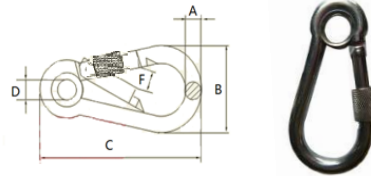

SNAP HOOK

Material: mild steel

Finish: electro galvanized

Marking: size, WLL

Breaking strength is two times of WLL

SIZE (mm)	Approx. Weight (kgs)	Dimensions (mm)					WLL (lbs)
		A	B	C	D	E	
4X40	0.008	4	12	7	40	7	80
5X50	0.016	5	15	8	50	7	100
6X60	0.025	6	18	9	60	8	140
7X70	0.044	7	21	10	70	8	200
8X80	0.065	8	24	12	80	9	250
9X90	0.095	9	27	12	90	10	280
10X100	0.125	10	30	15	100	11	400
11X120	0.195	11	35	18	120	16	500
12X140	0.260	12	43	20	140	19	600
13X160	0.350	13	48	22	160	25	700
14X180	0.500	14	58	22	180	35	900

SNAP HOOK WITH EYELET

Material: mild steel

Finish: electro galvanized

Marking: size, WLL

SIZE (mm)	Dimensions (mm)					WLL (lbs)
	A	B	C	D	F	
4X40	4	20	40	5	7	80
5X50	5	25	50	5	7	100
6X60	6	30	60	5	8	140
7X70	7	35	70	7	8	200
8X80	8	40	80	10	9	250
9X90	9	45	90	10	10	280
10X100	10	50	100	13	11	400
11X120	11	57	120	13	16	500
12X140	12	67	140	15	19	600
13X160	13	74	160	17	25	700
14X180	14	86	180	17	35	900

SNAP HOOK WITH SCREW

Material: mild steel

Finish: electro galvanized

Marking: size, WLL

SIZE (mm)	Dimensions (mm)					WLL (lbs)
	A	B	C	D	F	
4X40	4	20	40	7	7	80
5X50	5	25	50	8	7	100
6X60	6	30	60	9	8	140
7X70	7	35	70	10	8	200
8X80	8	40	80	12	9	250
9X90	9	45	90	12	10	280
10X100	10	50	100	15	11	400
11X120	11	57	120	18	16	500
12X140	12	67	140	20	19	600
13X160	13	74	160	22	25	700
14X180	14	86	180	22	35	900

SNAP HOOK WITH EYELET AND SCREW

Material: mild steel

Finish: electro galvanized

Marking: size, WLL

SIZE (mm)	Dimensions (mm)					WLL (lbs)
	A	B	C	D	F	
4X40	4	20	40	7	7	80
5X50	5	25	50	8	7	100
6X60	6	30	60	9	8	140
7X70	7	35	70	10	8	200
8X80	8	40	80	12	9	250
9X90	9	45	90	12	10	280
10X100	10	50	100	15	11	400
11X120	11	57	120	18	16	500
12X140	12	67	140	20	19	600
13X160	13	74	160	22	25	700
14X180	14	86	180	22	35	900