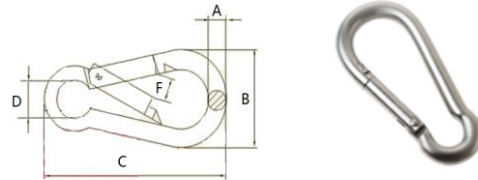

QUICK LINK

Material: mild steel

Finish: electro galvanized

Marking: size, WLL

Breaking strength is two times of WLL

SIZE (mm)	Approx. Weight (kgs)	Dimensions (mm)					WLL (lbs)
		A	B	C	D	E	
3.5	0.009	5	36.5	10	29.5	3.5	175
4	0.015	5.5	40	11.5	32	4	500
5	0.021	6.5	49	13	39	5	650
6	0.037	7.5	58	14.5	46	6	875
7	0.052	8.5	65	16.5	51	7	1200
8	0.077	10.5	75	17.5	59	8	1525
9	0.103	11.5	82	17	64	9	1975
10	0.140	12.5	90	20.5	70	10	2300
12	0.230	14.5	107	23.5	83	12	2500
14	0.360	17	125	26.5	97	14	2800

SNAP HOOK

Material: mild steel

Finish: electro galvanized

Marking: size, WLL

Breaking strength is two times of WLL

SIZE (mm)	Approx. Weight (kgs)	Dimensions (mm)					WLL (lbs)
		A	B	C	D	E	
4X40	0.008	4	12	7	40	7	80
5X50	0.016	5	15	8	50	7	100
6X60	0.025	6	18	9	60	8	140
7X70	0.044	7	21	10	70	8	200
8X80	0.065	8	24	12	80	9	250
9X90	0.095	9	27	12	90	10	280
10X100	0.125	10	30	15	100	11	400
11X120	0.195	11	35	18	120	16	500
12X140	0.260	12	43	20	140	19	600
13X160	0.350	13	48	22	160	25	700
14X180	0.500	14	58	22	180	35	900

SNAP HOOK WITH EYELET

Material: mild steel

Finish: electro galvanized

Marking: size, WLL

SIZE (mm)	Dimensions (mm)					WLL (lbs)
	A	B	C	D	F	
4X40	4	20	40	5	7	80
5X50	5	25	50	5	7	100
6X60	6	30	60	5	8	140
7X70	7	35	70	7	8	200
8X80	8	40	80	10	9	250
9X90	9	45	90	10	10	280
10X100	10	50	100	13	11	400
11X120	11	57	120	13	16	500
12X140	12	67	140	15	19	600
13X160	13	74	160	17	25	700
14X180	14	86	180	17	35	900

SNAP HOOK WITH SCREW

Material: mild steel

Finish: electro galvanized

Marking: size, WLL

SIZE (mm)	Dimensions (mm)					WLL (lbs)
	A	B	C	D	F	
4X40	4	20	40	7	7	80
5X50	5	25	50	8	7	100
6X60	6	30	60	9	8	140
7X70	7	35	70	10	8	200
8X80	8	40	80	12	9	250
9X90	9	45	90	12	10	280
10X100	10	50	100	15	11	400
11X120	11	57	120	18	16	500
12X140	12	67	140	20	19	600
13X160	13	74	160	22	25	700
14X180	14	86	180	22	35	900